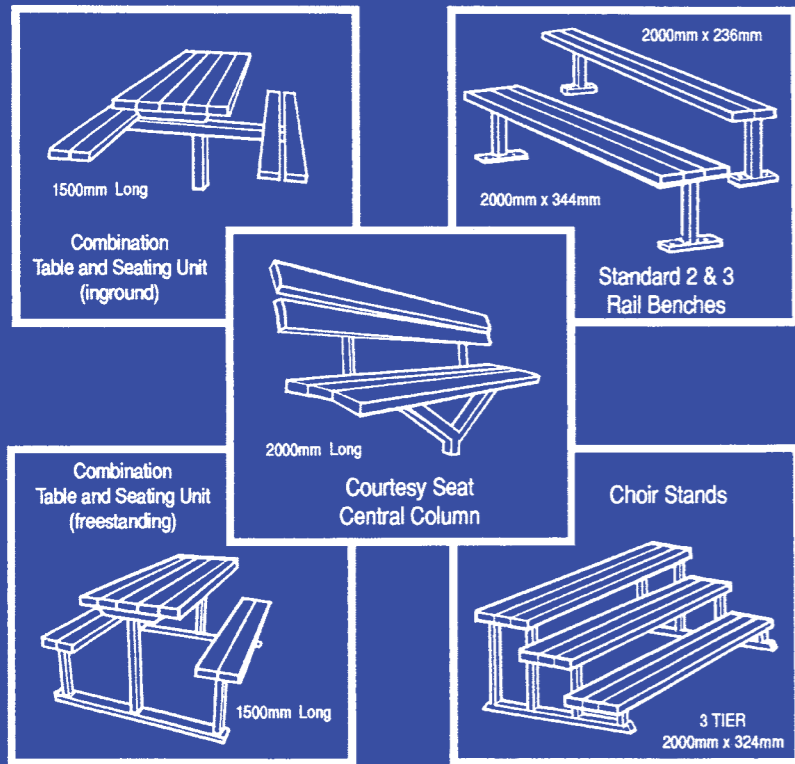

strength durability safety

STEEL POST & RAIL PTY LTD
OF CURRUMBIN

Dimension Sheet

11

Bussing area shelters

1

Shade area with seating

Shade area

12

13

Economical,
Durable and
attractive
Long lasting

Low maintenance
Hot dipped
galvanised frames
Supplied in kit form

Recreational furniture for schools and councils

2

strength durability safety

Local Agent

Schools, Colleges, Recreational Furniture and Shade areas

3
Combination table & seating (free standing)

4
Choir stands

7
Bench seating

8
Bag and helmet racks

whatever your needs - we have the answer

5
Stage unit

6
Combination table & seating (central column)

9
Planter box seating

10
Litter bin bracket